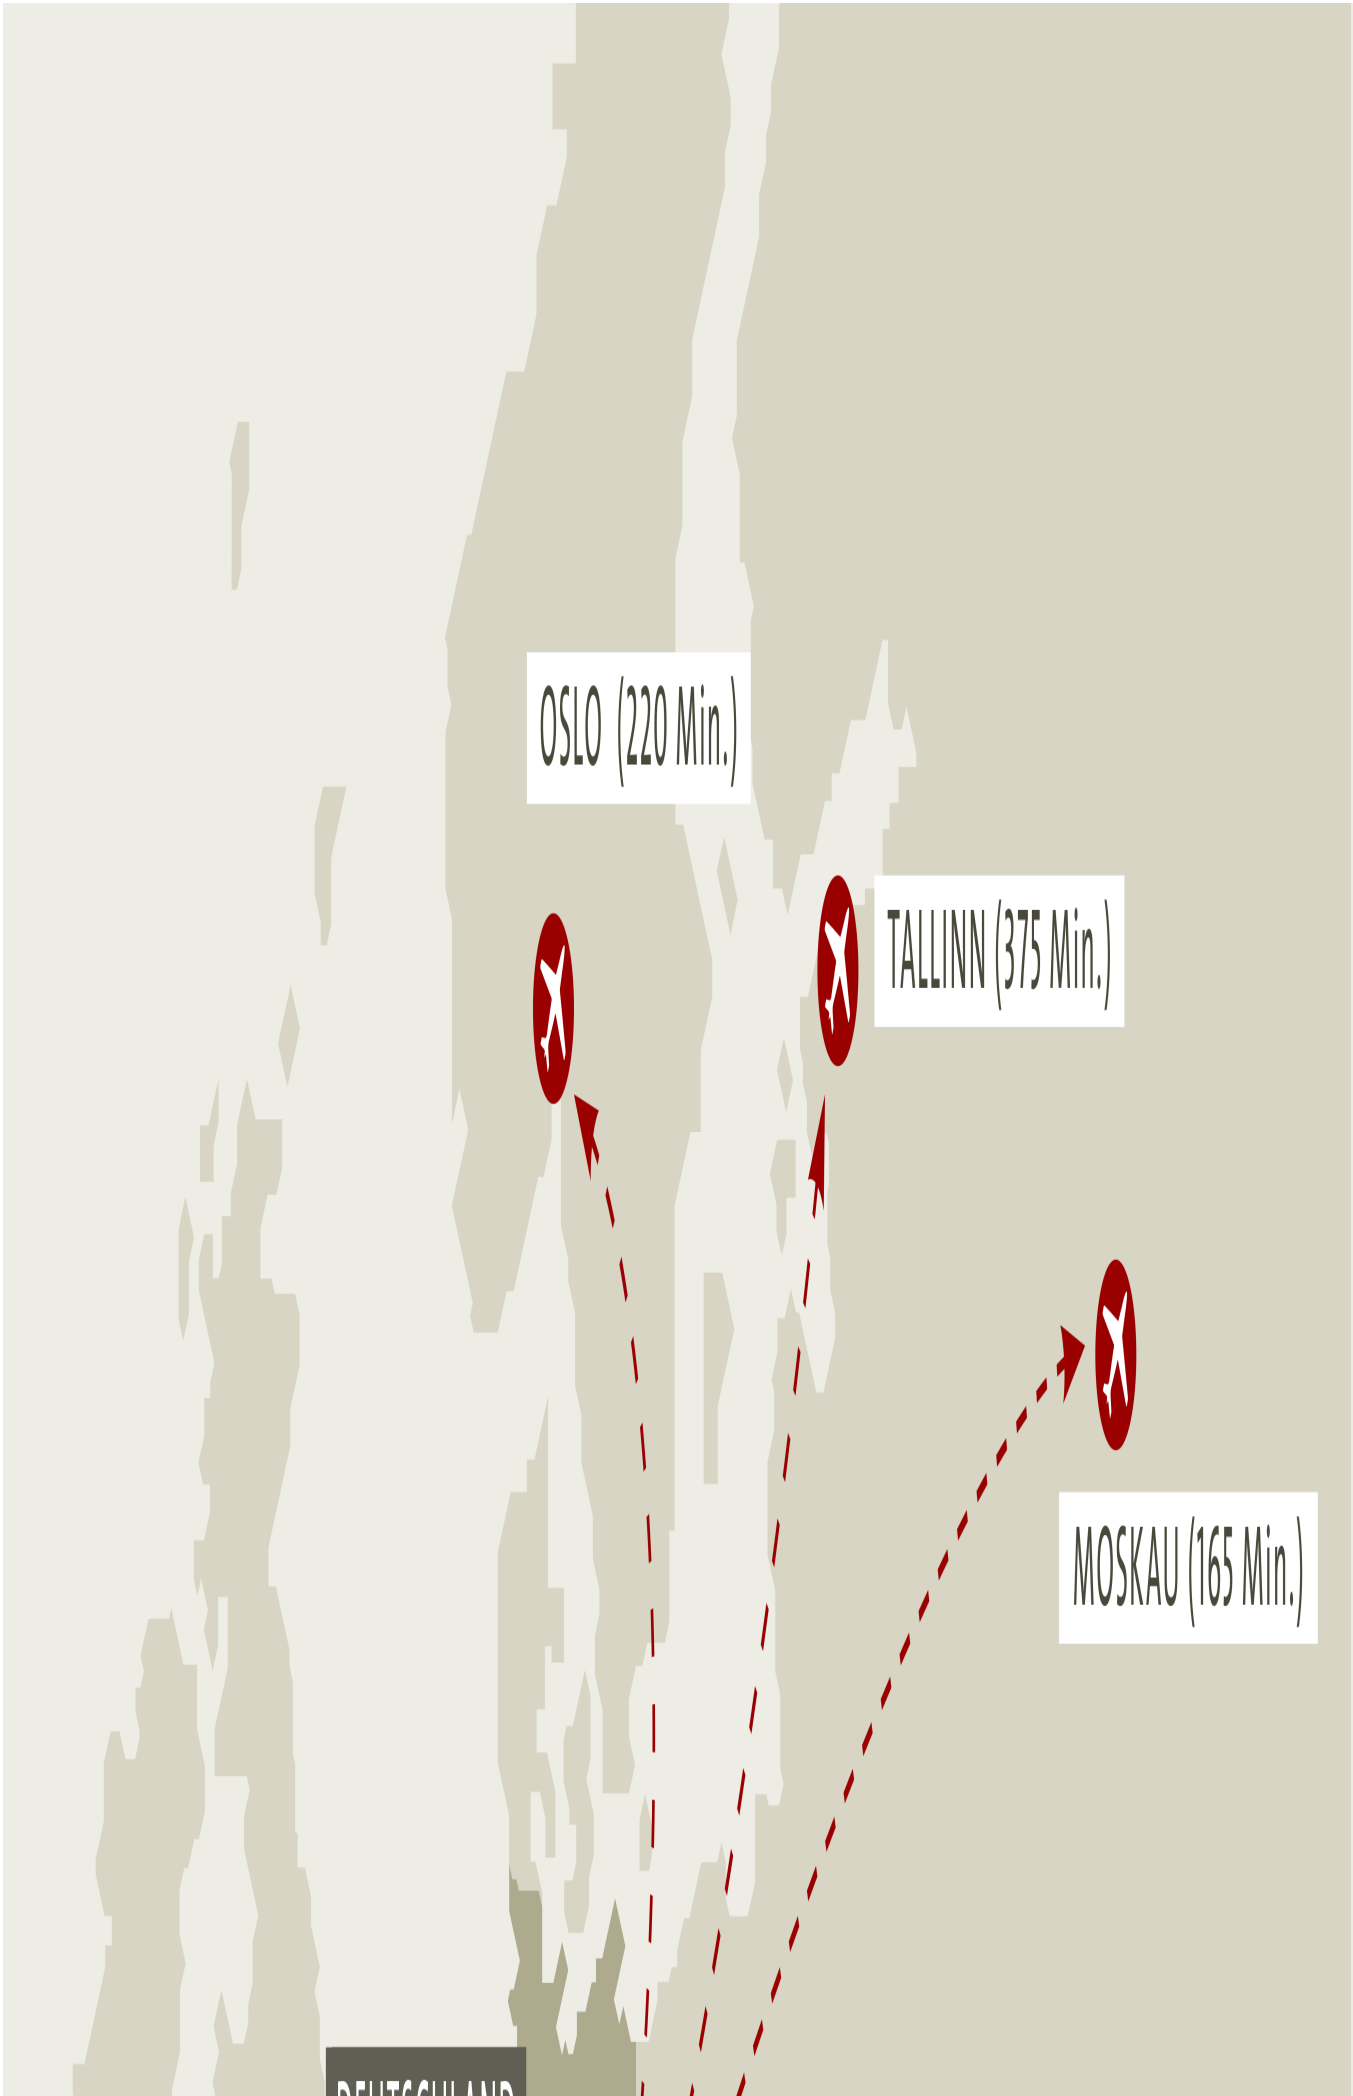

### Motorways

- A 2 Dortmund – Magdeburg – Berlin
- A 9 München – Dessau – Berlin
- A 14 Dresden – Halle – Magdeburg
- A 38 Kassel – Halle – Leipzig
- A 36 Braunschweig – Bernburg
- A 71 Sangerhausen – Erfurt – Schweinfurt
- A 143 Dreieck Halle Nord – Dreieck Halle Süd

### International airport

- Leipzig/Halle with 24/7 operation for freight flights

### Waterways

- 600 km navigable inland waterways and 18 ports/loading terminals

### Railways network

- Almost 2,000 km of railways run by DB Netz AG and 1,115 km private railways

OSLO (220 Min.)

TALLINN (375 Min.)

MOSKAU (165 Min.)

DEUTSCHLAND

DEUTSCHLAND

SACHSEN-ANHALT