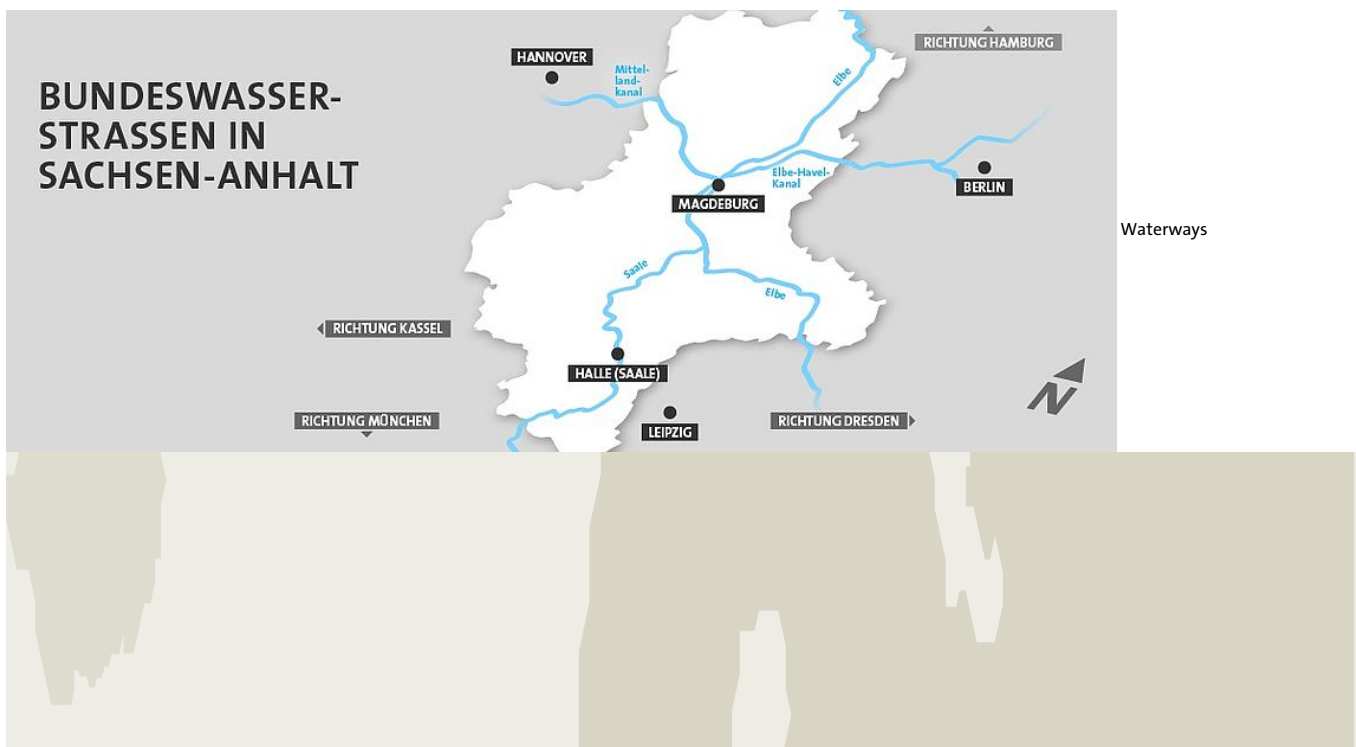

### Motorways

- A 2 Dortmund – Magdeburg – Berlin
- A 9 München – Dessau – Berlin
- A 14 Dresden – Halle – Magdeburg
- A 38 Kassel – Halle – Leipzig
- A 36 Braunschweig – Bernburg
- A 71 Sangerhausen – Erfurt – Schweinfurt
- A 143 Dreieck Halle Nord – Dreieck Halle Süd

### International airport

- Leipzig/Halle with 24/7 operation for freight flights

### Waterways

- 600 km navigable inland waterways and 18 ports/loading terminals

### Railways network

- Almost 2,000 km of railways run by DB Netz AG and 1,115 km private railways

OSLO (220 Min.)

TALLINN (375 Min.)

MOSKAU (165 Min.)

DEUTSCHLAND

DEUTSCHLAND

SACHSEN-ANHALT